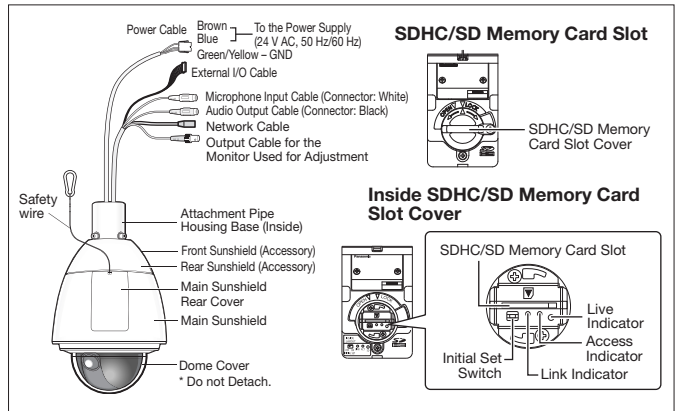

Part Names and Functions