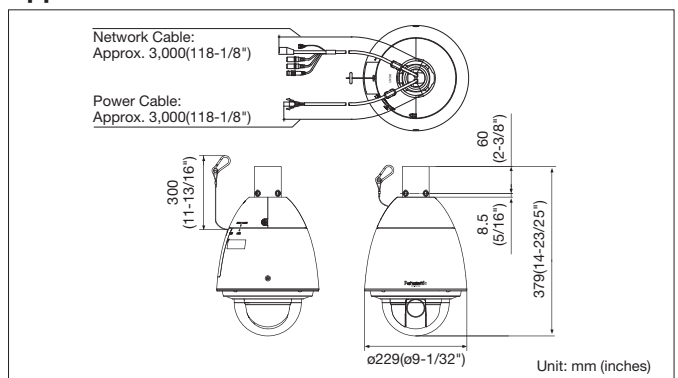

Appearance

Trademarks and registered trademarks

- Microsoft, and Windows are registered trademarks of Microsoft Corporation in the U.S. and other countries.
- iPad, iPhone and iPod touch are registered trademarks of Apple Inc.
- UniPhier is a registered trademark of Panasonic Corporation.
- "MEGA Super Dynamic" and "i-PRO SmartHD" logos are trademarks or registered trademarks of Panasonic Corporation.
- ONVIF and the ONVIF logo are trademarks of ONVIF Inc.

Important

DISTRIBUTED BY:

Panasonic

<http://security.panasonic.com>

<http://www.facebook.com/PanasonicNetworkCamera>

(2A-076EL)